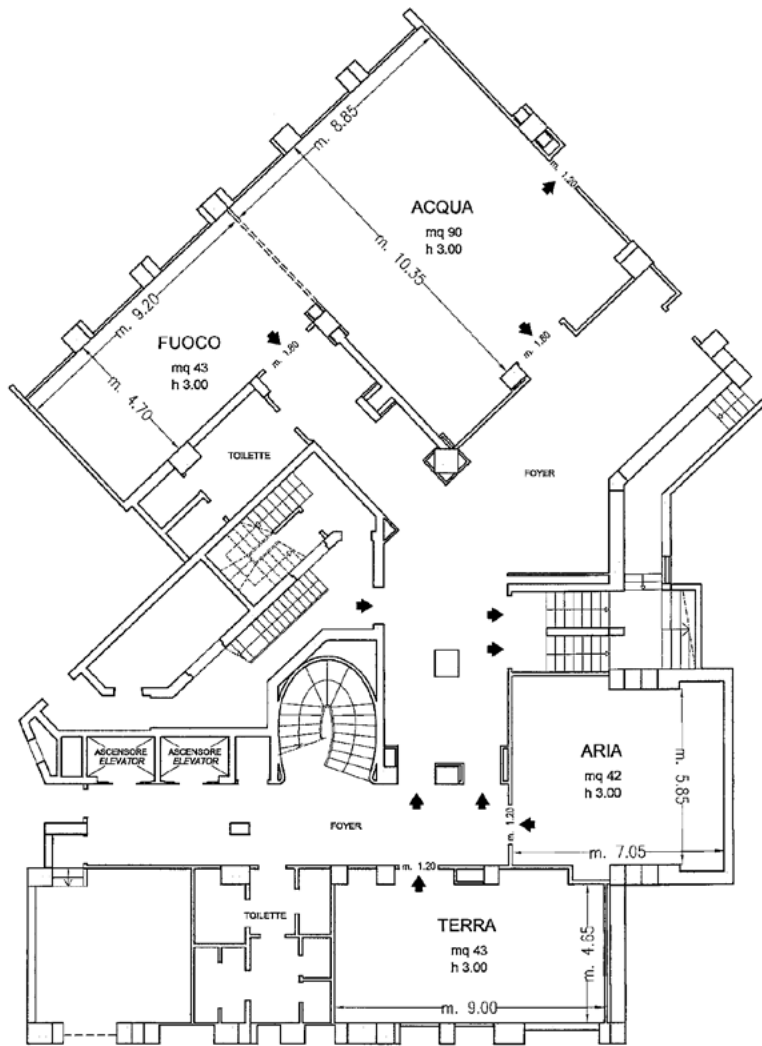

Meeting rooms	Area mq / ft.	L x W mt. / ft.	Height mt. / ft.	Theatre	Class room	Conference table/ U-shape	Cabaret style [^]	Cocktail reception	Banquet
Elementi [°]	55 592,01	10,80x5,20 35,43x17,06	3,7 12,13	55	30	30/25	24	50	40
Acqua	45 1022,6	10,35x8,85 33,95x29,03	3 9,84	100	40	40/36	50	100	84
Fuoco	43 462,84	9,20x4,70 30,18x15,42	3 9,84	40	30	22/20	-	30	-
Aria	42 452,08	7,05x5,85 23,12x19,19	3 9,84	30	20	15/12	12	20	15
Terra	43 462,84	9x4,65 29,52x15,25	3 9,84	40	30	22/20	-	30	-

[°] Daylight

[^] Cabaret style Sizes tables diameter 150 cm

STARHOTELS®

E.c.h.o.
MILANO

Viale Andrea Doria, 4
20124 Milano - ITALY
T +39 02 67891 - F +39 02 66713369
meeting.echo.mi@starhotels.it starhotels.com

Piano -1 / Basement

Piano Terra / Ground Floor

5 meeting room fino a 100 persone/ 5 meeting rooms up to 100 seats

► Uscite di sicurezza / Emergency Exits

--- Finestre / Windows

----- Pareti mobili / Modular Walls