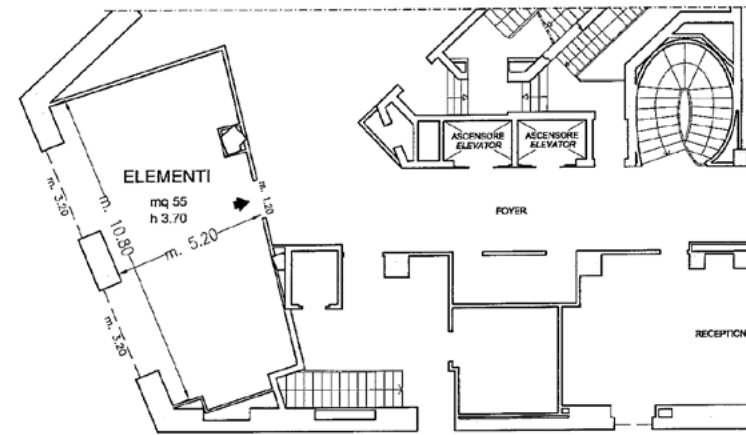

Meeting rooms	Area mq / ft.	L x W mt. / ft.	Height mt. / ft.	Theatre	Class room	Conference table/ U-shape	Cabaret style [^]	Cocktail reception	Banquet
Elementi [°]	55 592,01	10,80x5,20 35,43x17,06	3,7 12,13	55	30	30/25	24	50	40
Acqua	45 1022,6	10,35x8,85 33,95x29,03	3 9,84	100	40	40/36	50	100	84
Fuoco	43 462,84	9,20x4,70 30,18x15,42	3 9,84	40	30	22/20	-	30	-
Aria	42 452,08	7,05x5,85 23,12x19,19	3 9,84	30	20	15/12	12	20	15
Terra	43 462,84	9x4,65 29,52x15,25	3 9,84	40	30	22/20	-	30	-

[°] Daylight

[^] Cabaret style Sizes tables diameter 150 cm

STARHOTELS®

E.c.h.o.
MILANO

Viale Andrea Doria, 4
20124 Milano - ITALY
T +39 02 67891 - F +39 02 66713369
meeting.echo.mi@starhotels.it starhotels.com

Piano -1 / Basement

Piano Terra / Ground Floor

5 meeting room fino a 100 persone/ 5 meeting rooms up to 100 seats

► Uscite di sicurezza / Emergency Exits

--- Finestre / Windows

----- Pareti mobili / Modular Walls